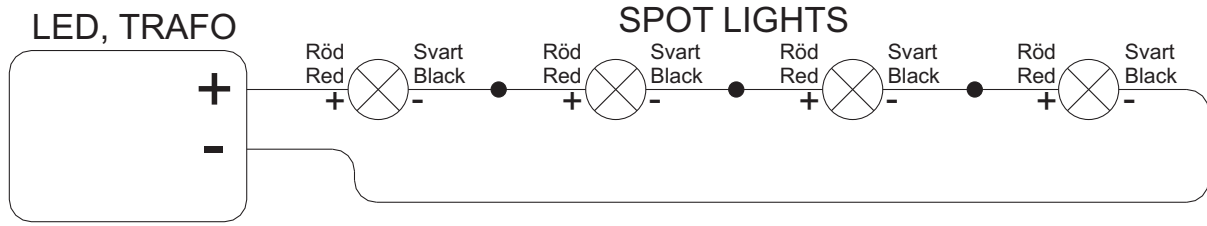

Downlight LED 12V/1W IP65

1103

Art.nr 2900 2645

TYLÖ[®]
for the senses

Downlight LED 12V/1W IP65

1103

Art.nr 2900 2645

TYLÖ[®]
for the senses