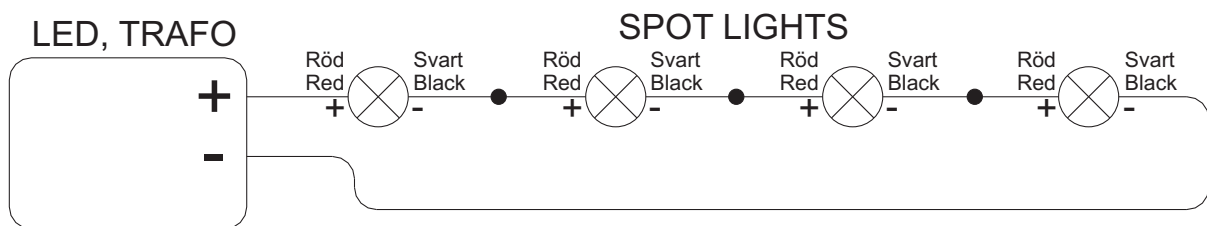

Downlight LED 12V/1W IP65

1103

Art.nr 2900 2645

TYLÖ[®]
for the senses

Downlight LED 12V/1W IP65

1103

Art.nr 2900 2645

TYLÖ[®]
for the senses