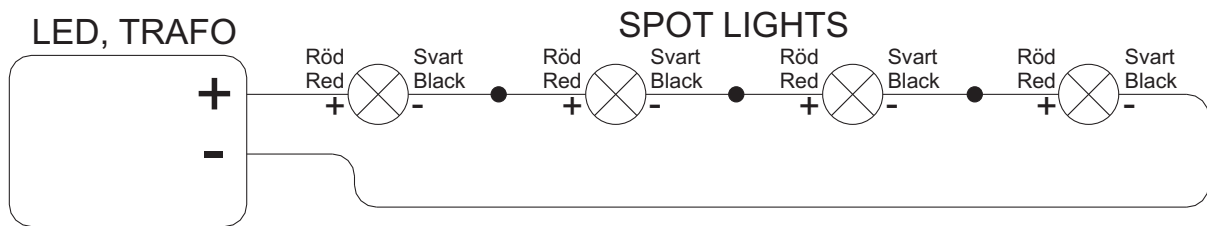

Downlight LED 12V/1W IP65

1103

Art.nr 2900 2645

TYLÖ[®]
for the senses

Downlight LED 12V/1W IP65

1103

Art.nr 2900 2645

TYLÖ[®]
for the senses