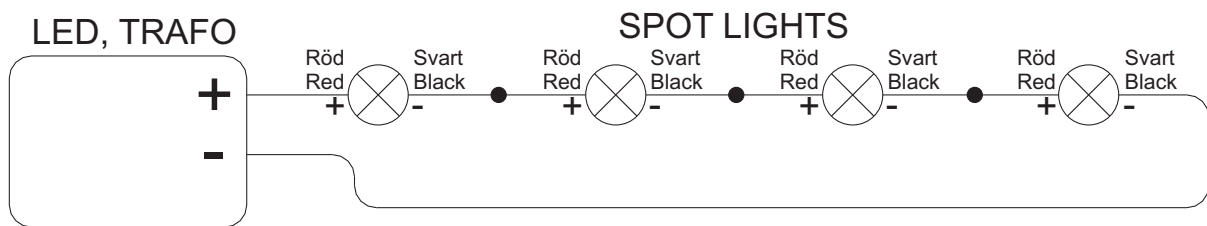

Downlight LED 12V/1W IP65

1103

Art.nr 2900 2645

TYLÖ[®]
for the senses

Downlight LED 12V/1W IP65

1103

Art.nr 2900 2645

TYLÖ[®]
for the senses